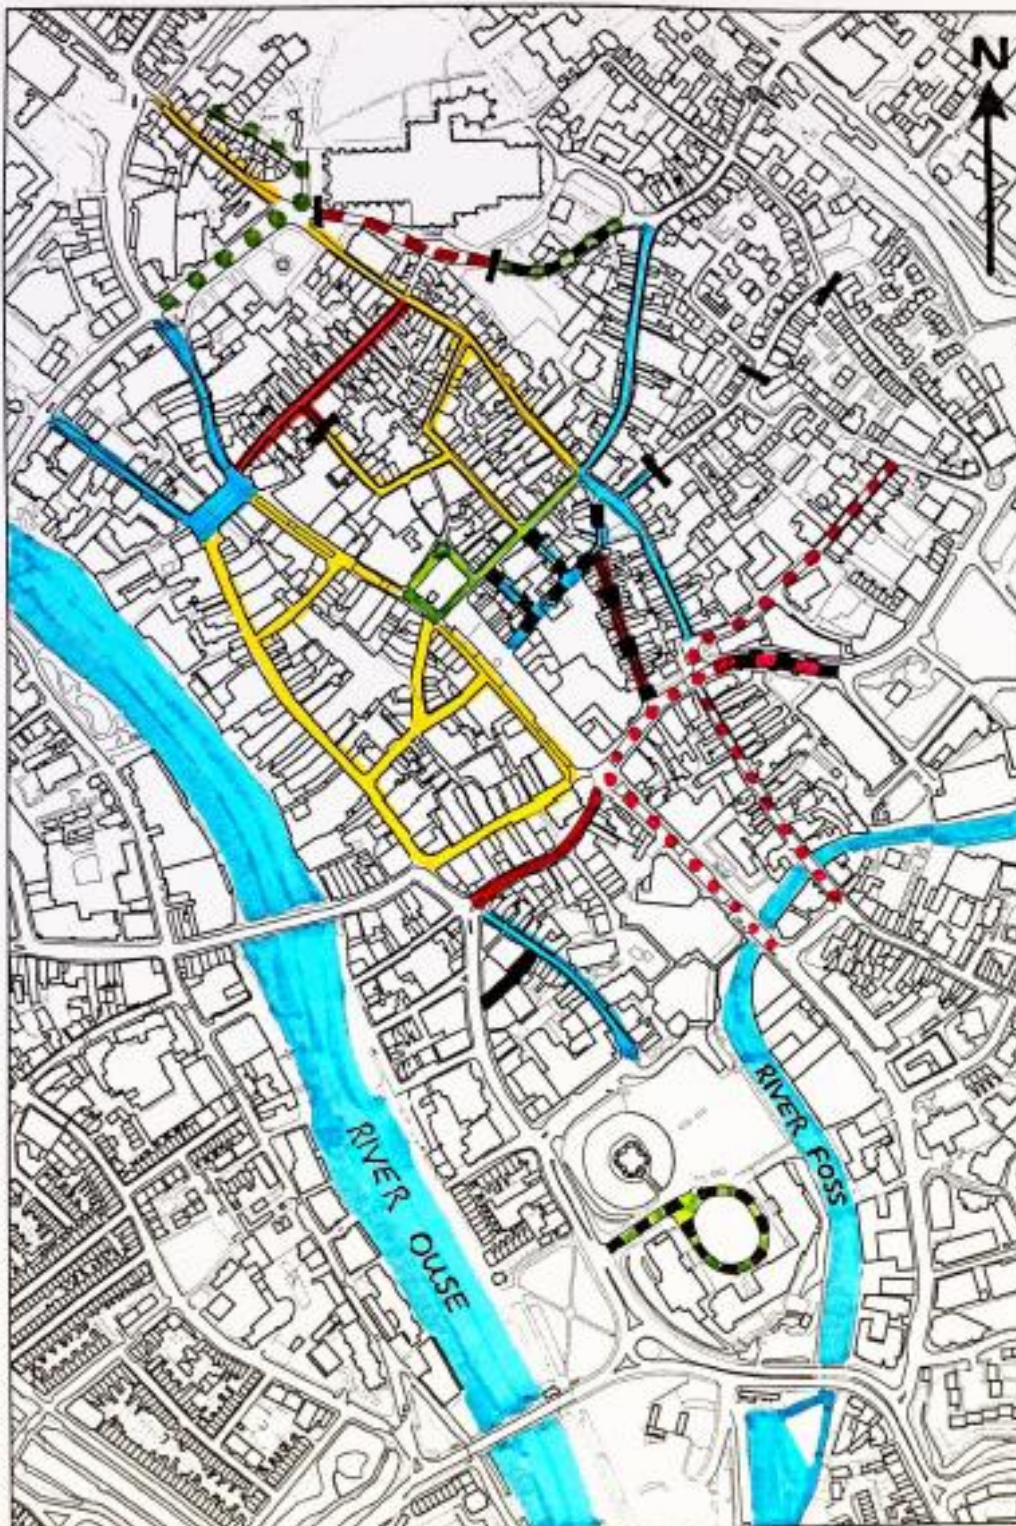

City Centre Strategy Annex A

Plan Showing Variation in TRO Access Restrictions

Plan KEY over the page

NOTE: only the main access restrictions relating to the area under consideration are shown.

KEY

	<ul style="list-style-type: none"> All motor vehicles prohibited
	<ul style="list-style-type: none"> All coaches over 16 seats prohibited
	<ul style="list-style-type: none"> All vehicles prohibited 10.30am to 5pm except blue badge holders All motor vehicles prohibited 8 to 10.30am and 5 to 6pm except blue badge holders and for loading.
	<ul style="list-style-type: none"> All vehicles prohibited 10.30am to 5pm All motor vehicles prohibited 8 to 10.30am and 5 to 6pm except blue badge holders and for loading. All motor vehicles prohibited 6pm to 8am the following day except for access.
	<ul style="list-style-type: none"> All vehicles prohibited 10.30am to 5pm except for green permit holders All motor vehicles prohibited 8 to 10.30am and 5 to 6pm except blue badge holders and for loading. All motor vehicles prohibited 6pm to 8am the following day except for access.
	<ul style="list-style-type: none"> All vehicles prohibited except for loading between 5am and 10.30am
	<ul style="list-style-type: none"> All coaches prohibited.
	<ul style="list-style-type: none"> All motor vehicles prohibited except for M permit holders
	<ul style="list-style-type: none"> All vehicles prohibited except for loading to the Shambles 5pm to 8am the following day
	<ul style="list-style-type: none"> All motor vehicles prohibited except for access 8am to 6pm
	<ul style="list-style-type: none"> All motor vehicles prohibited except for loading Monday to Saturday 8am to 6pm
	<ul style="list-style-type: none"> Inbound – All motor vehicles prohibited Monday to Saturday 8am to 6pm, authorised vehicles only. Outbound - All motor vehicles prohibited except for access 8am to 6pm
	<ul style="list-style-type: none"> All motor vehicles prohibited except for buses and taxis 7 to 10.30am and 4 to 7pm All motor vehicles prohibited except for buses and taxis and loading 10.30am to 4pm
	<ul style="list-style-type: none"> All vehicles prohibited except for access
	<ul style="list-style-type: none"> A road closure point